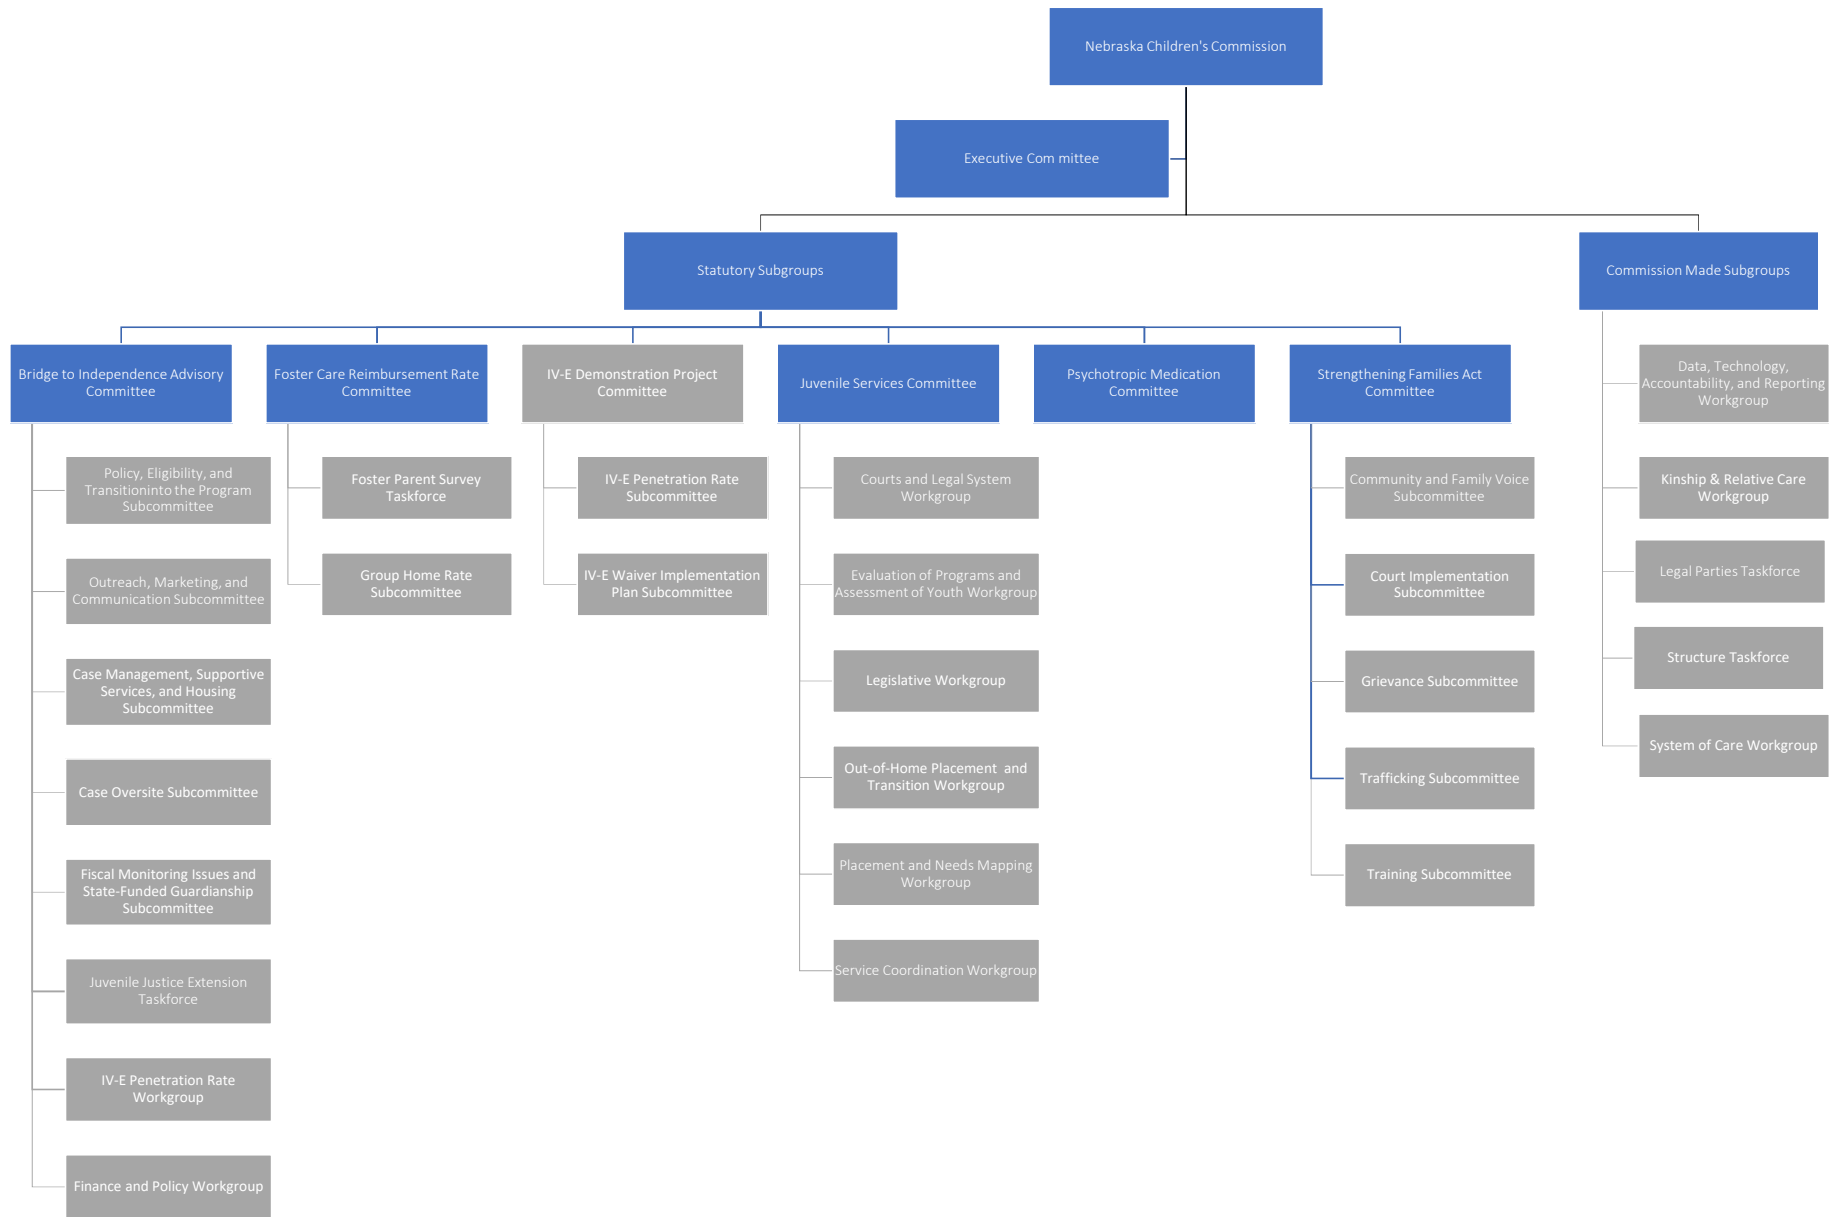

Nebraska Children's Commission and Subgroup Structure (Archived Groups)

Blue = Active
 Grey = Inactive